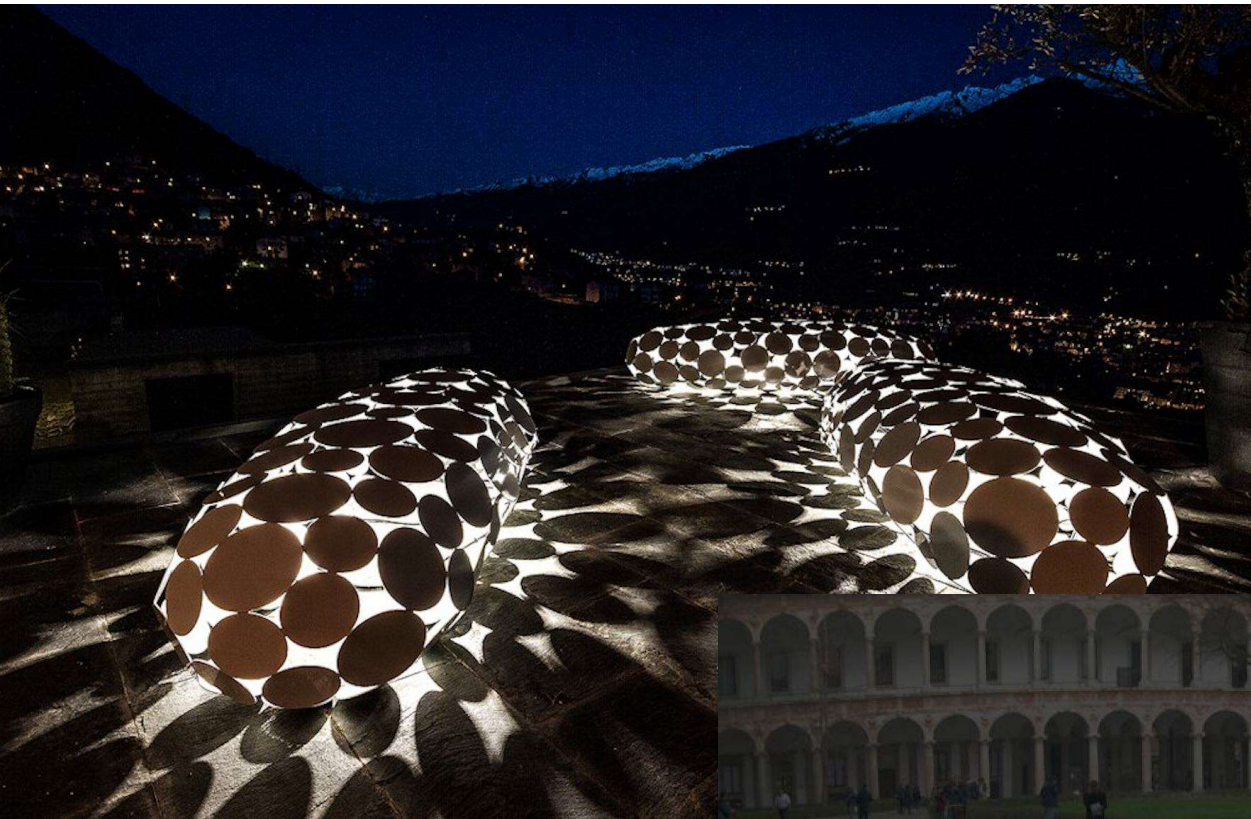

Design can be changed, just an idea

alamy

Image ID: 2AHWX98
www.alamy.com

**The color sculpture make
the place bright**

They are trees,
also gazebo

They are trees,
also gazebo

Put some lights on the grass to improve the atmosphere at night

Installation art will attract more people

In the bottom of the tree can be a resting area for people

Landmark

These statues can be made in small or big size.

In life, No one's gon na get busted,
Special treatment.