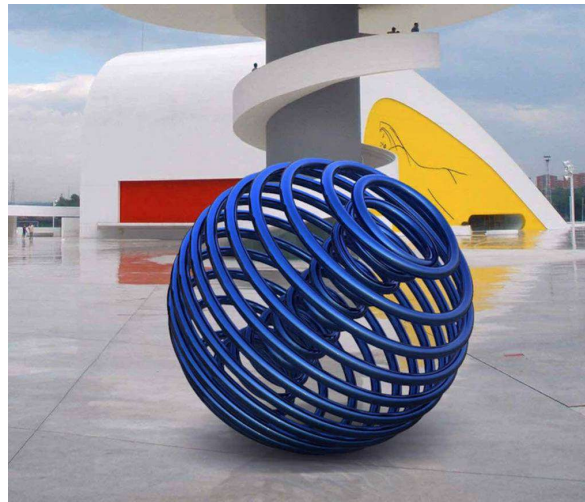

Design can be changed, just an idea

alamy

Image ID: 2AHWX98
www.alamy.com

**The color sculpture make
the place bright**

They are trees,
also gazebo

They are trees,
also gazebo

Put some lights on the grass to improve the atmosphere at night

Installation art will attract more people

In the bottom of the tree can be a resting area for people

Landmark

These statues can be made in small or big size.

In life, No one's gon na get busted,
Special treatment.