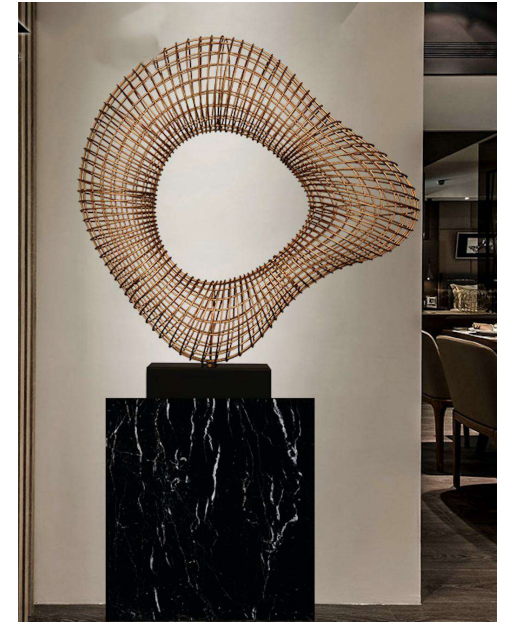

Design can be changed, just an idea

alamy

Image ID: 2AHWX98
www.alamy.com

**The color sculpture make
the place bright**

They are trees,
also gazebo

They are trees,
also gazebo

Put some lights on the grass to improve the atmosphere at night

Installation art will attract more people

In the bottom of the tree can be a resting area for people

Landmark

These statues can be made in small or big size.

In life, No one's gon na get busted,
Special treatment.