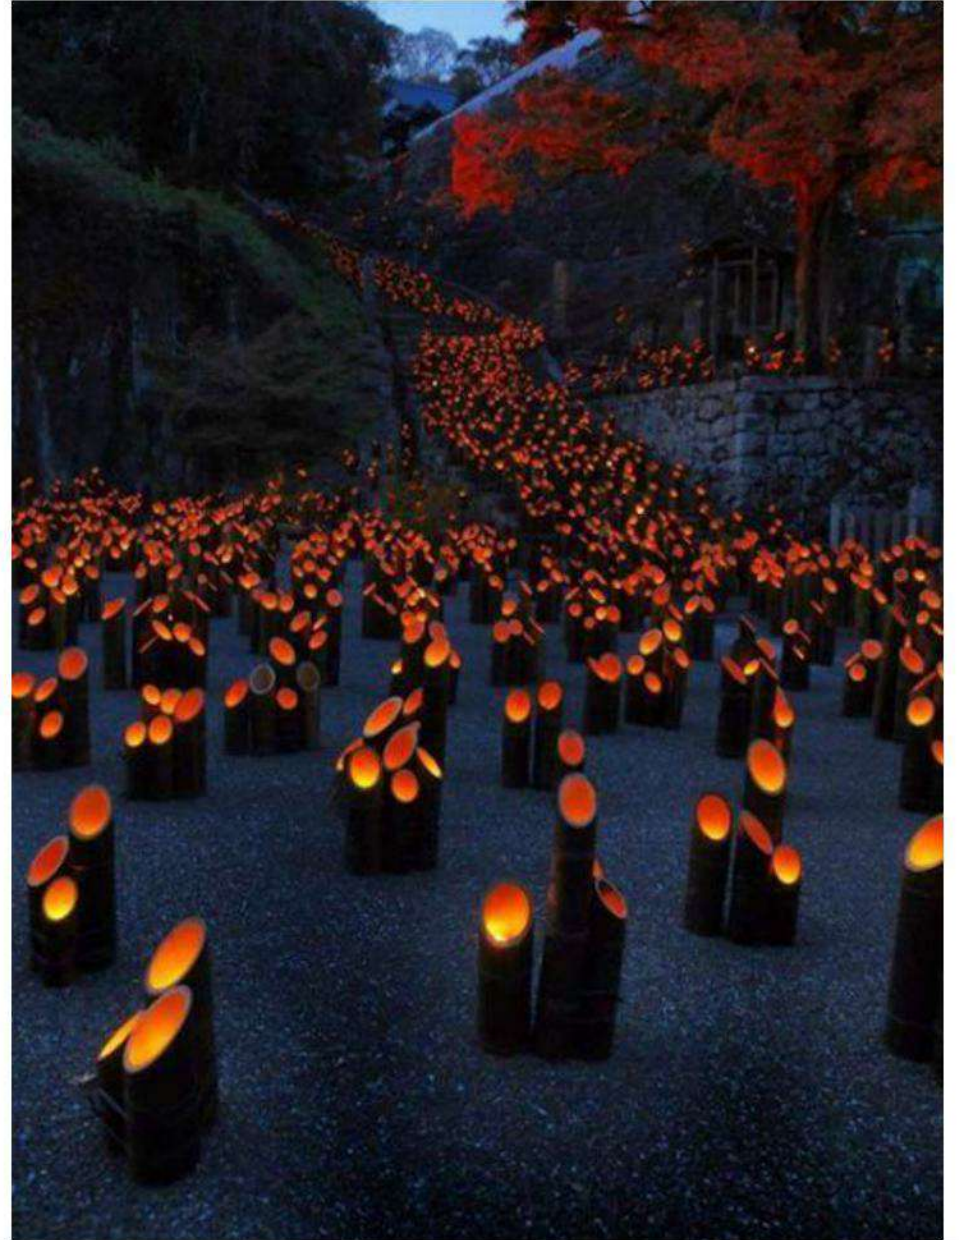

Design can be changed, just an idea

alamy

Image ID: 2AHWX98
www.alamy.com

**The color sculpture make
the place bright**

They are trees,
also gazebo

They are trees,
also gazebo

Put some lights on the grass to improve the atmosphere at night

Installation art will attract more people

In the bottom of the tree can be a resting area for people

Landmark

These statues can be made in small or big size.

In life, No one's gon na get busted,
Special treatment.