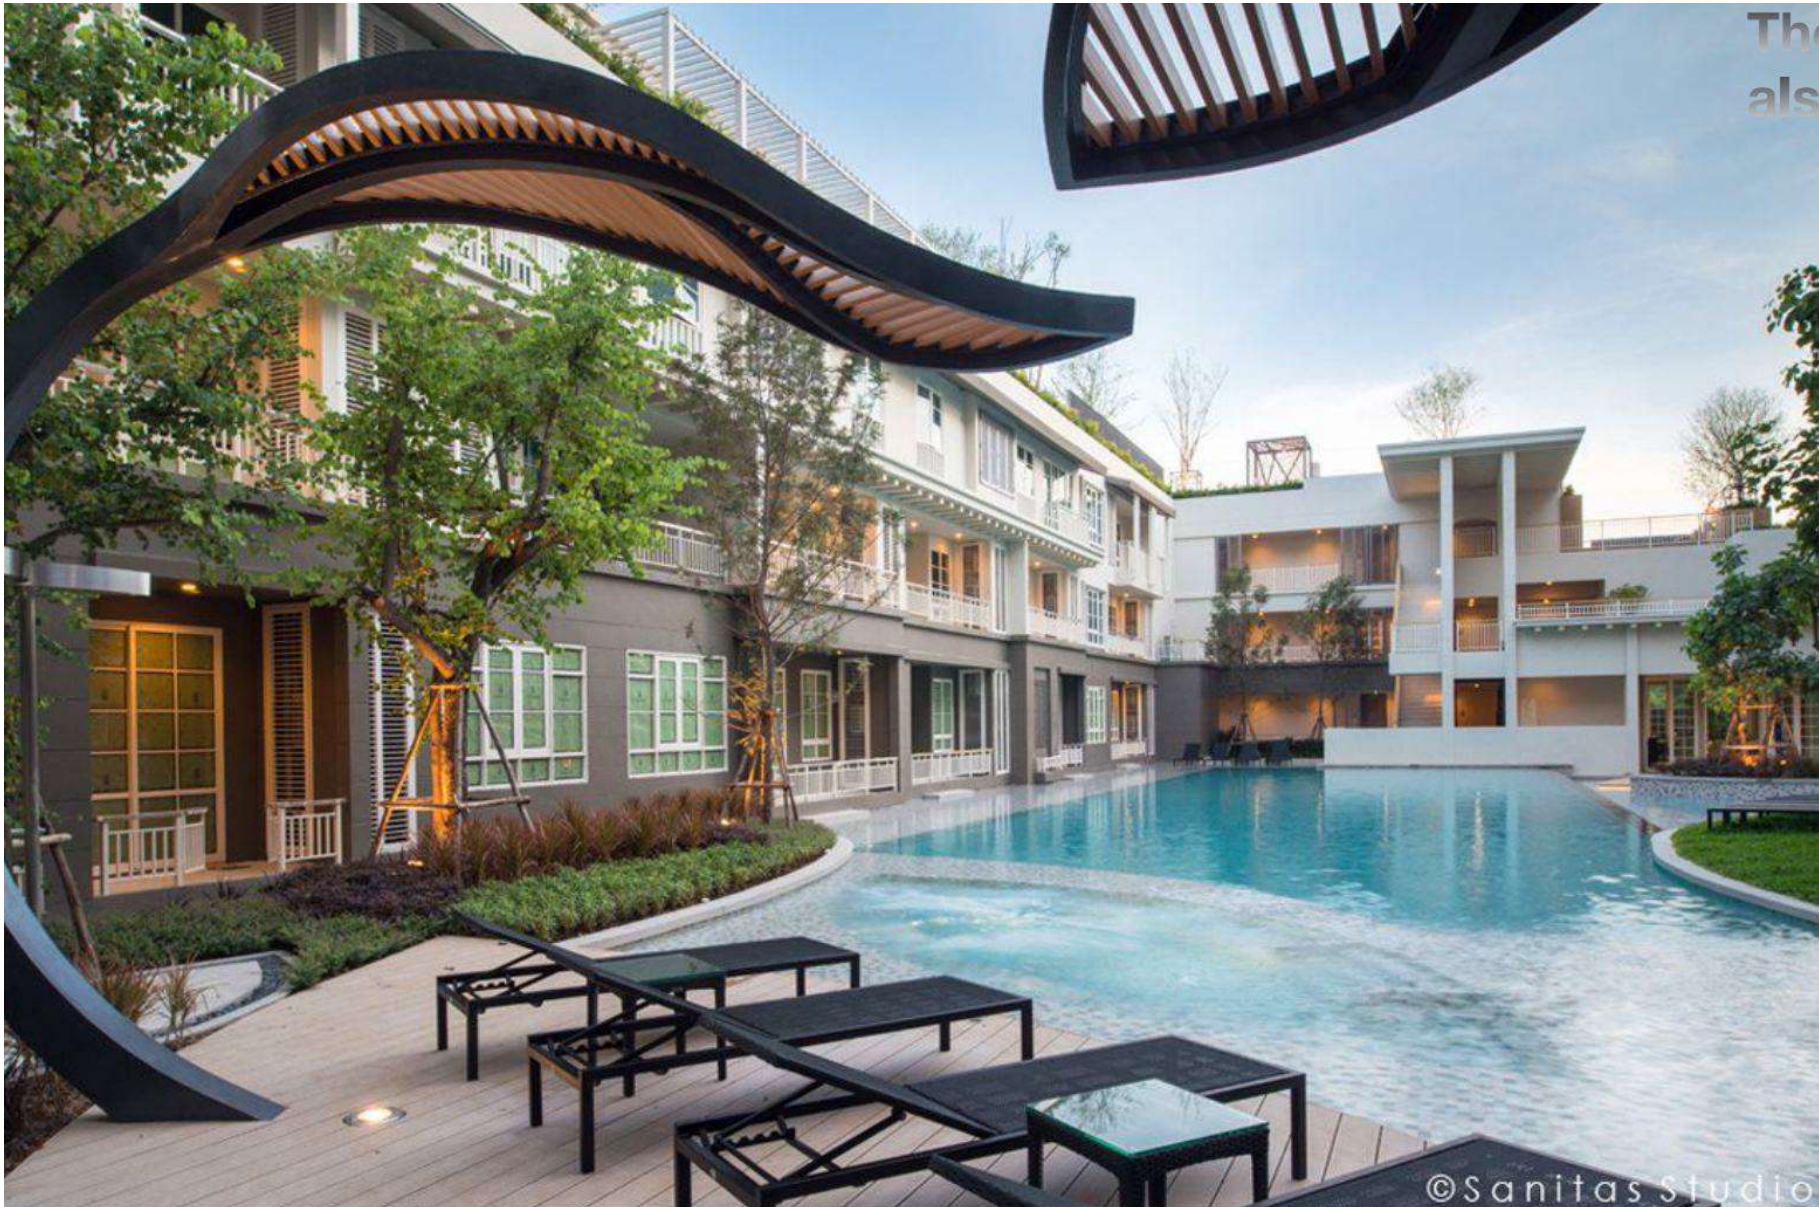

Design can be changed, just an idea

alamy

Image ID: 2AHWX98
www.alamy.com

**The color sculpture make
the place bright**

They are trees,
also gazebo

They are trees,
also gazebo

Put some lights on the grass to improve the atmosphere at night

Installation art will attract more people

In the bottom of the tree can be a resting area for people

Landmark

These statues can be made in small or big size.

In life, No one's gon na get busted,
Special treatment.