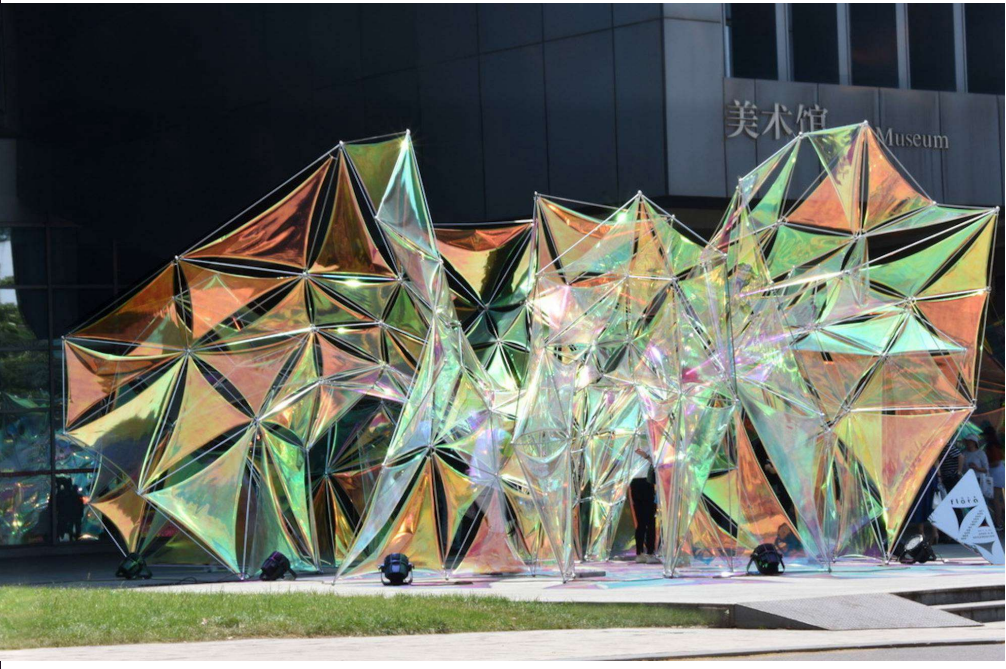

Design can be changed, just an idea

alamy

Image ID: 2AHWX98
www.alamy.com

**The color sculpture make
the place bright**

They are trees,
also gazebo

They are trees,
also gazebo

Put some lights on the grass to improve the atmosphere at night

Installation art will attract more people

In the bottom of the tree can be a resting area for people

Landmark

These statues can be made in small or big size.

In life, No one's gon na get busted,
Special treatment.