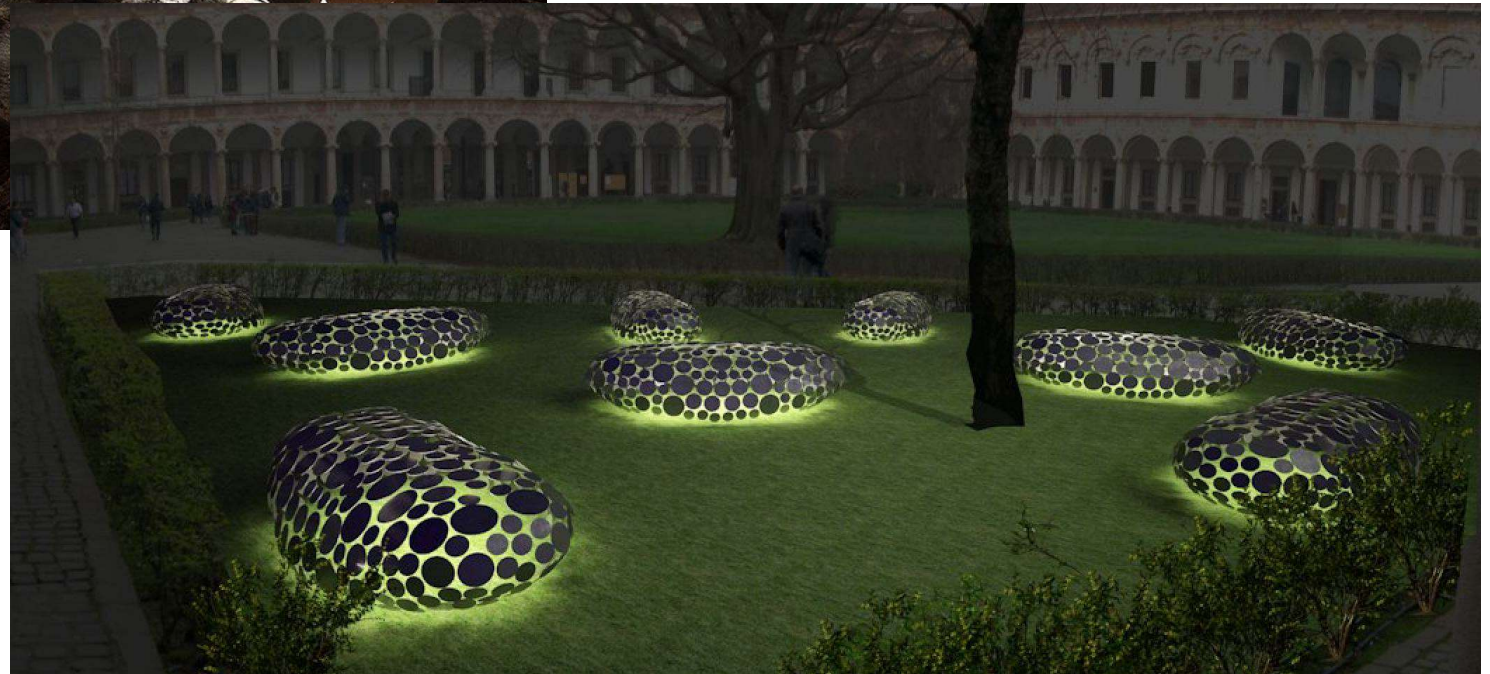

Design can be changed, just an idea

alamy

Image ID: 2AHWX98
www.alamy.com

**The color sculpture make
the place bright**

They are trees,
also gazebo

They are trees,
also gazebo

Put some lights on the grass to improve the atmosphere at night

Installation art will attract more people

In the bottom of the tree can be a resting area for people

Landmark

These statues can be made in small or big size.

In life, No one's gon na get busted,
Special treatment.