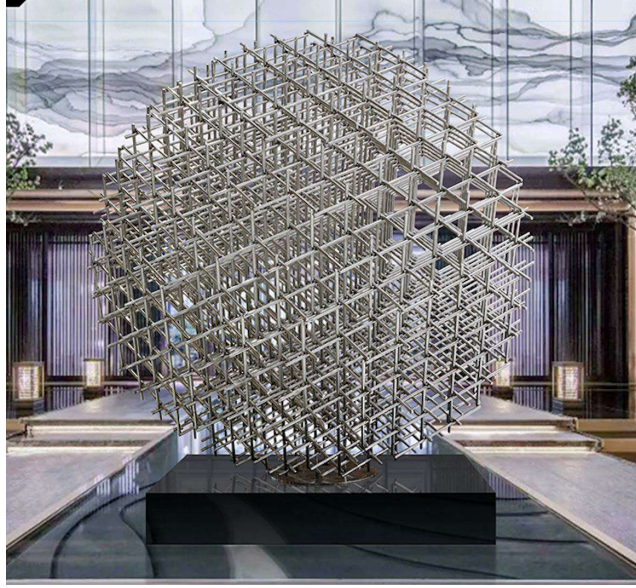

Design can be changed, just an idea

alamy

Image ID: 2AHWX98
www.alamy.com

**The color sculpture make
the place bright**

They are trees,
also gazebo

They are trees,
also gazebo

Put some lights on the grass to improve the atmosphere at night

Installation art will attract more people

In the bottom of the tree can be a resting area for people

Landmark

These statues can be made in small or big size.

In life, No one's gon na get busted,
Special treatment.