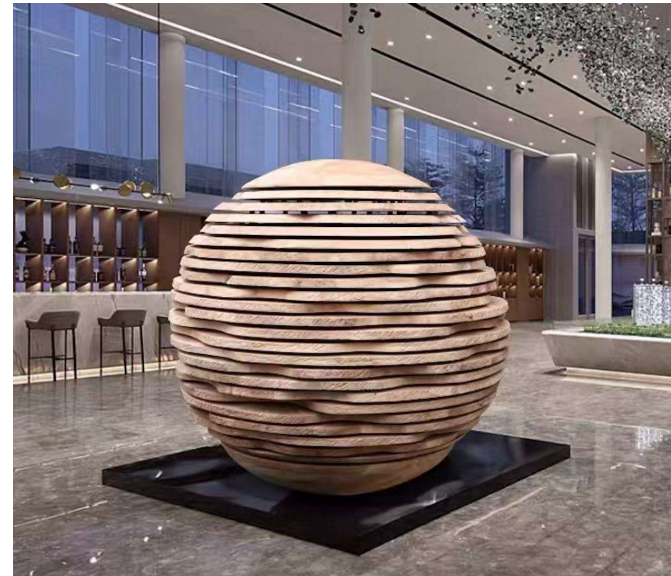

Design can be changed, just an idea

alamy

Image ID: 2AHWX98
www.alamy.com

**The color sculpture make
the place bright**

They are trees,
also gazebo

They are trees,
also gazebo

Put some lights on the grass to improve the atmosphere at night

Installation art will attract more people

In the bottom of the tree can be a resting area for people

Landmark

These statues can be made in small or big size.

In life, No one's gon na get busted,
Special treatment.