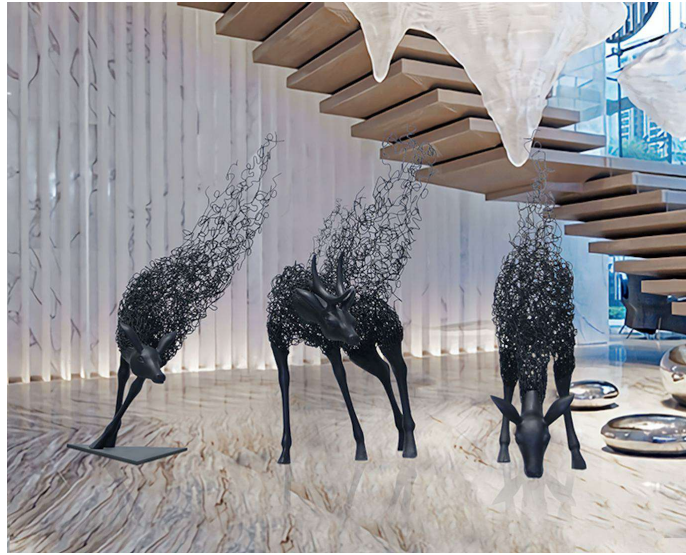

Design can be changed, just an idea

alamy

Image ID: 2AHWX98
www.alamy.com

**The color sculpture make
the place bright**

They are trees,
also gazebo

They are trees,
also gazebo

Put some lights on the grass to improve the atmosphere at night

Installation art will attract more people

In the bottom of the tree can be a resting area for people

Landmark

These statues can be made in small or big size.

In life, No one's gon na get busted,
Special treatment.