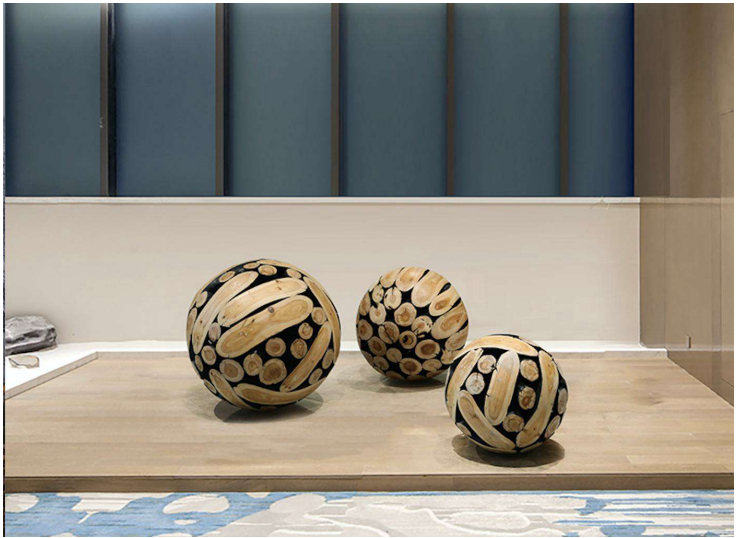

Design can be changed, just an idea

alamy

Image ID: 2AHWX98
www.alamy.com

**The color sculpture make
the place bright**

They are trees,
also gazebo

They are trees,
also gazebo

Put some lights on the grass to improve the atmosphere at night

Installation art will attract more people

In the bottom of the tree can be a resting area for people

Landmark

These statues can be made in small or big size.

In life, No one's gon na get busted,
Special treatment.