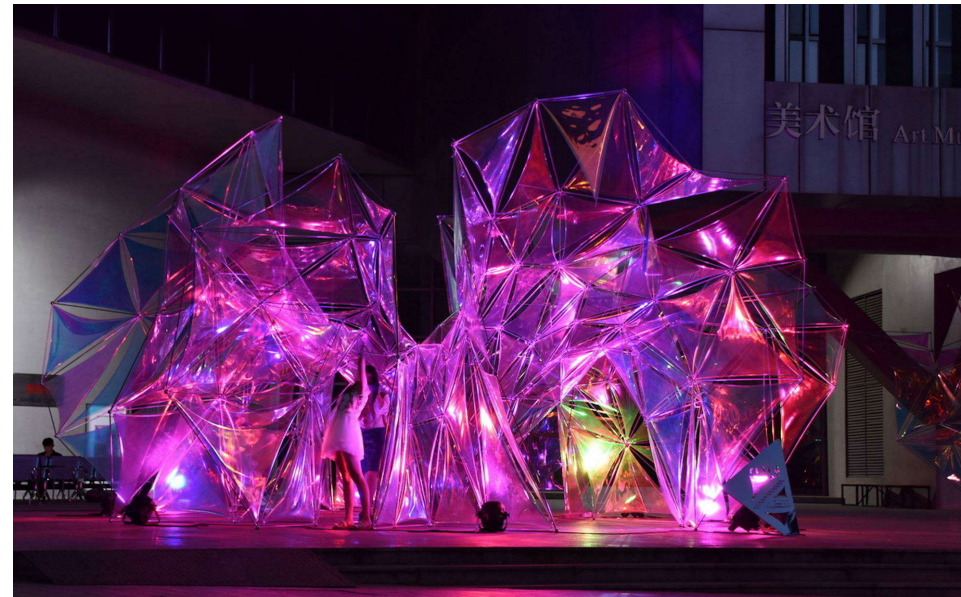

Design can be changed, just an idea

alamy

Image ID: 2AHWX98
www.alamy.com

**The color sculpture make
the place bright**

They are trees,
also gazebo

They are trees,
also gazebo

Put some lights on the grass to improve the atmosphere at night

Installation art will attract more people

In the bottom of the tree can be a resting area for people

Landmark

These statues can be made in small or big size.

In life, No one's gon na get busted,
Special treatment.