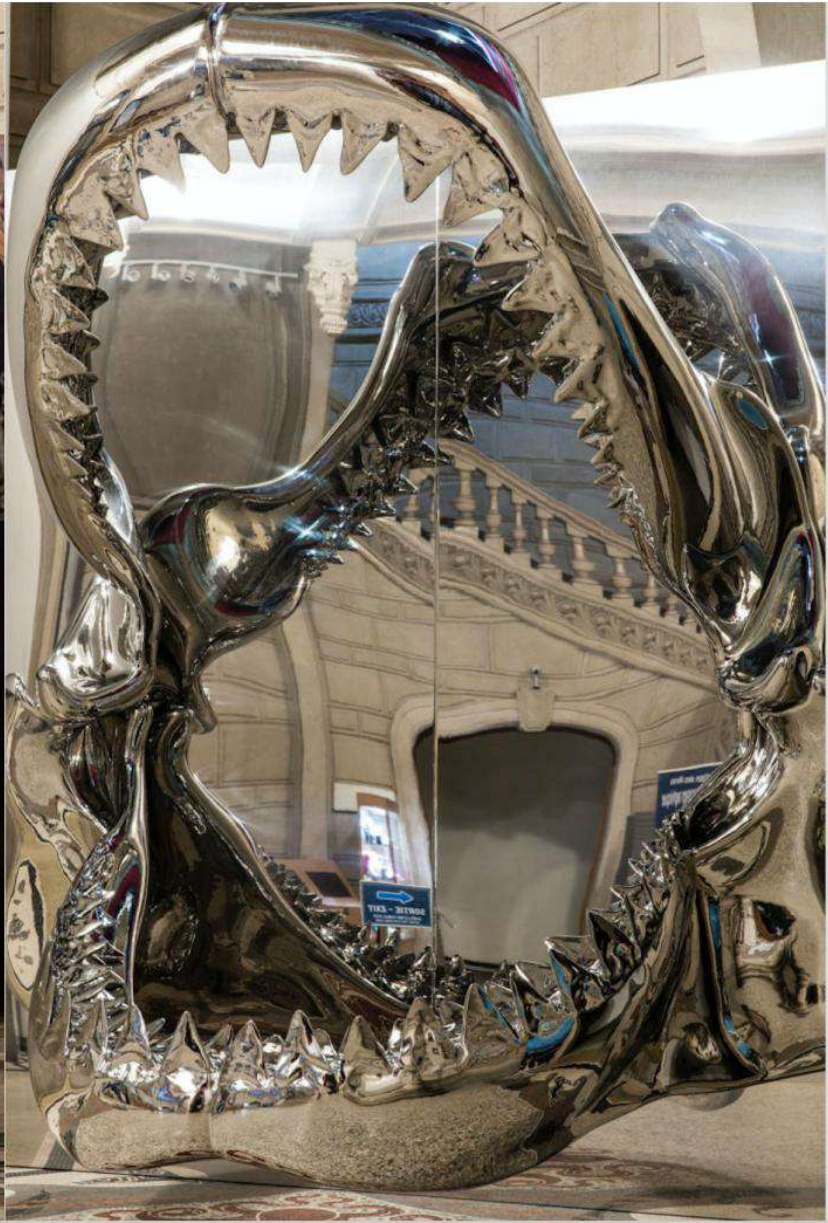

Design can be changed, just an idea

alamy

Image ID: 2AHWX98
www.alamy.com

**The color sculpture make
the place bright**

They are trees,
also gazebo

They are trees,
also gazebo

Put some lights on the grass to improve the atmosphere at night

Installation art will attract more people

In the bottom of the tree can be a resting area for people

Landmark

These statues can be made in small or big size.

In life, No one's gon na get busted,
Special treatment.