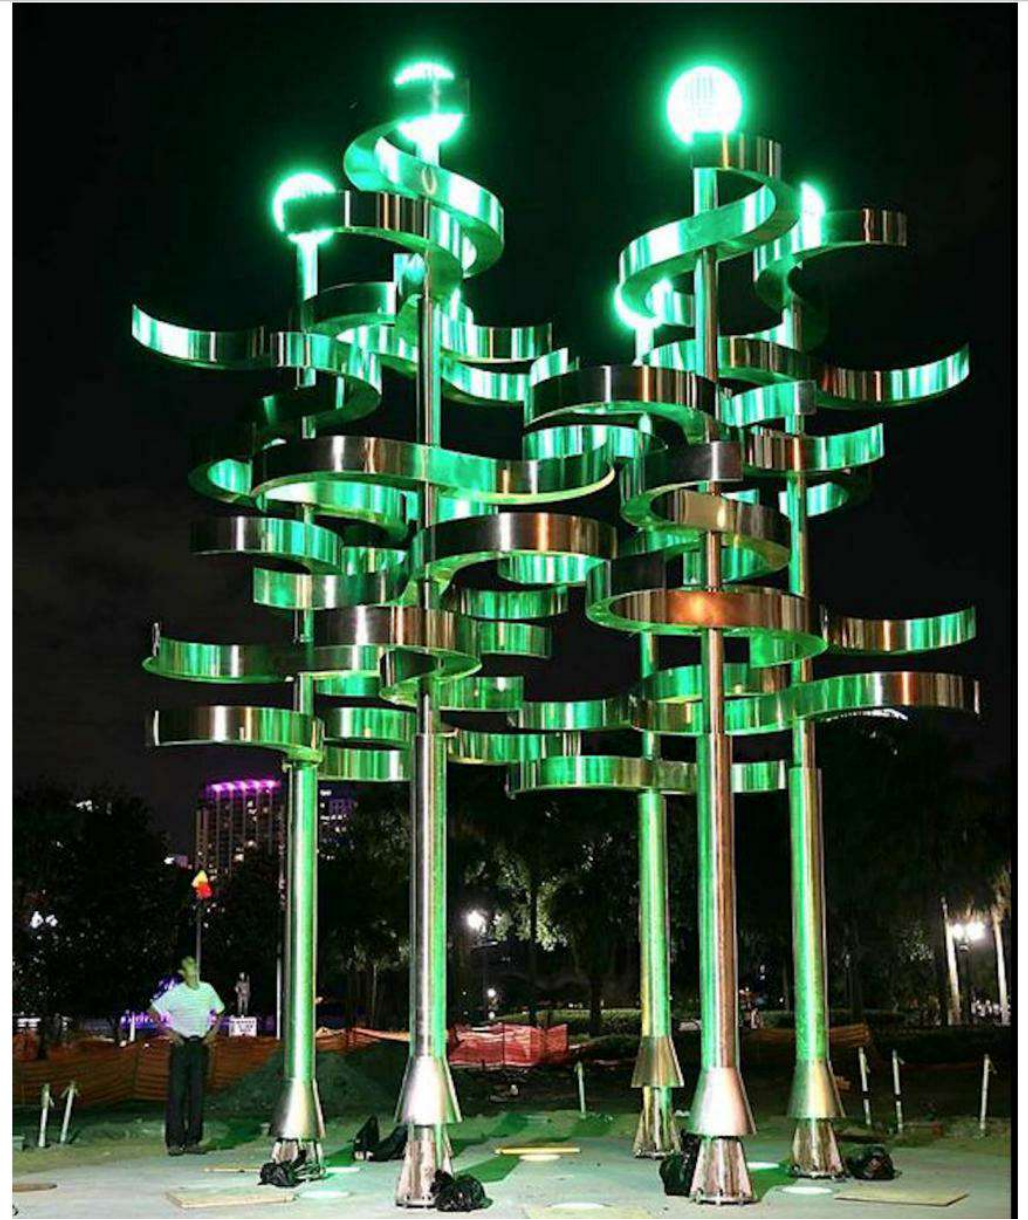

Design can be changed, just an idea

alamy

Image ID: 2AHWX98
www.alamy.com

**The color sculpture make
the place bright**

They are trees,
also gazebo

They are trees,
also gazebo

Put some lights on the grass to improve the atmosphere at night

Installation art will attract more people

In the bottom of the tree can be a resting area for people

Landmark

These statues can be made in small or big size.

In life, No one's gon na get busted,
Special treatment.