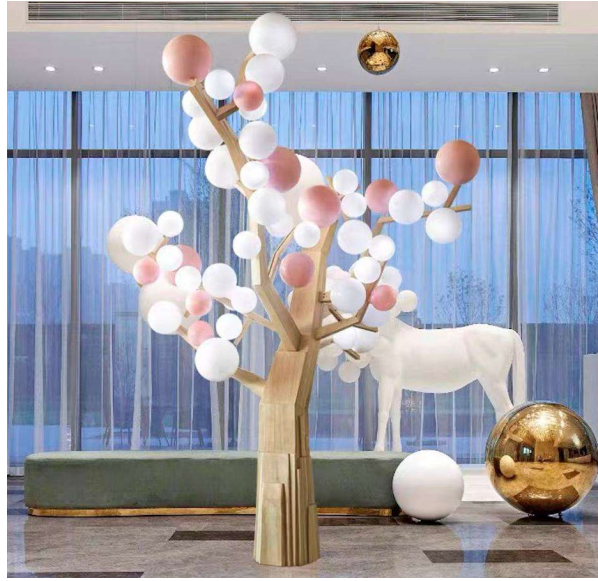

Design can be changed, just an idea

alamy

Image ID: 2AHWX98
www.alamy.com

**The color sculpture make
the place bright**

They are trees,
also gazebo

They are trees,
also gazebo

Put some lights on the grass to improve the atmosphere at night

Installation art will attract more people

In the bottom of the tree can be a resting area for people

Landmark

These statues can be made in small or big size.

In life, No one's gon na get busted,
Special treatment.