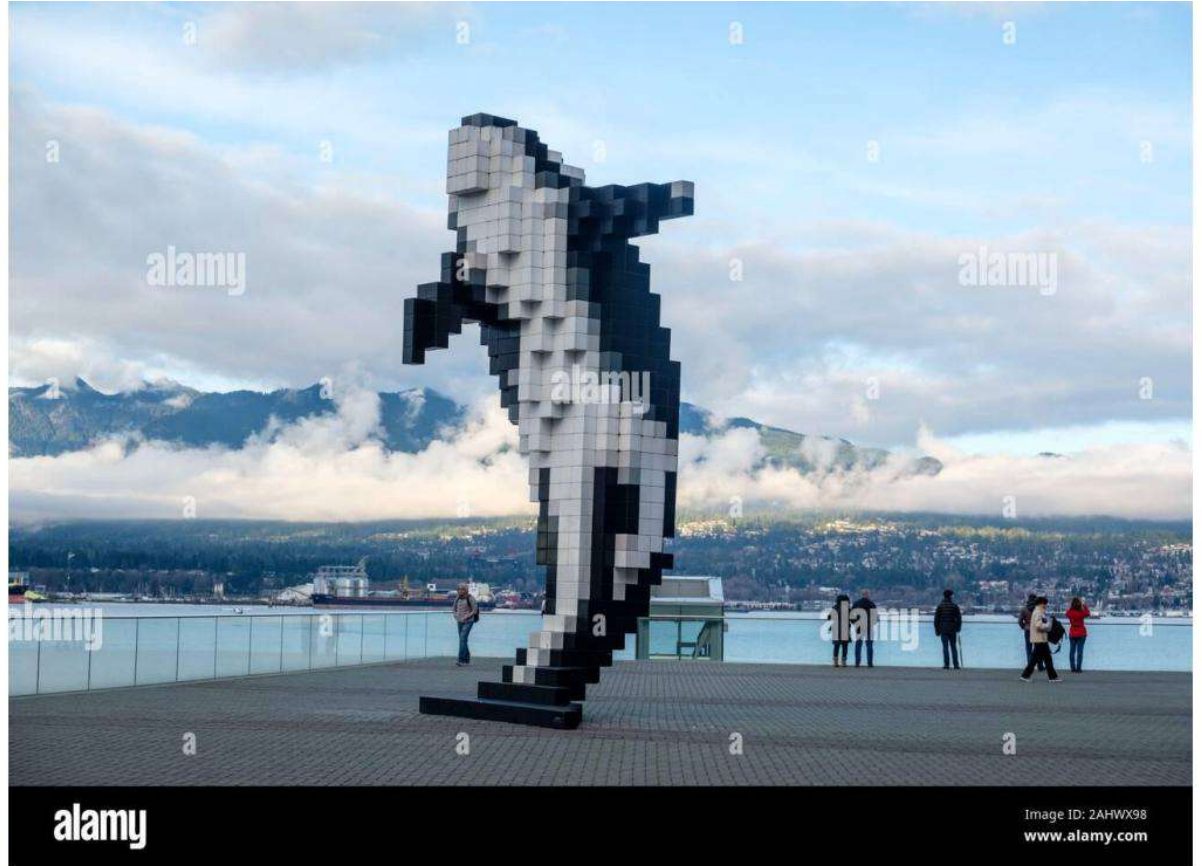

Design can be changed, just an idea

alamy

Image ID: 2AHWX98
www.alamy.com

**The color sculpture make
the place bright**

They are trees,
also gazebo

They are trees,
also gazebo

Put some lights on the grass to improve the atmosphere at night

Installation art will attract more people

In the bottom of the tree can be a resting area for people

Landmark

These statues can be made in small or big size.

In life, No one's gon na get busted,
Special treatment.