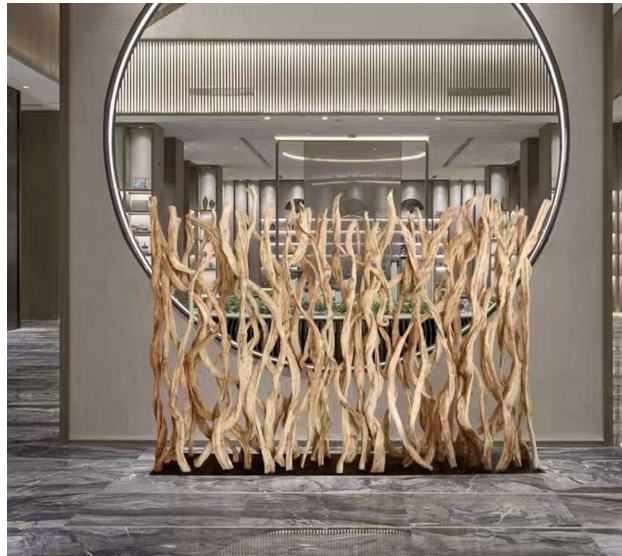

Design can be changed, just an idea

alamy

Image ID: 2AHWX98
www.alamy.com

**The color sculpture make
the place bright**

They are trees,
also gazebo

They are trees,
also gazebo

Put some lights on the grass to improve the atmosphere at night

Installation art will attract more people

In the bottom of the tree can be a resting area for people

Landmark

These statues can be made in small or big size.

In life, No one's gon na get busted,
Special treatment.