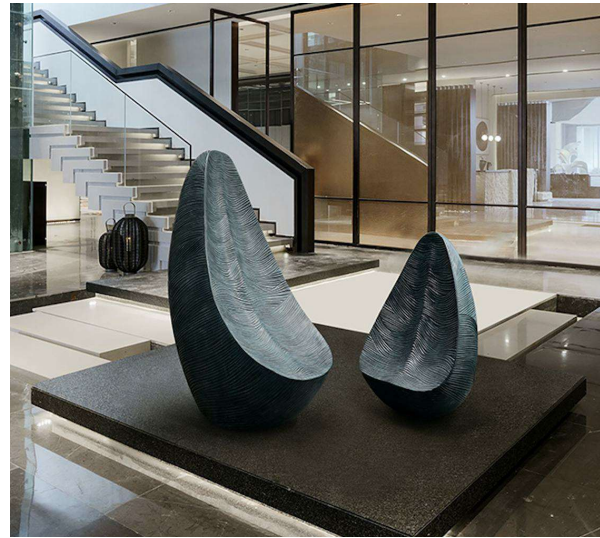

Design can be changed, just an idea

alamy

Image ID: 2AHWX98
www.alamy.com

**The color sculpture make
the place bright**

They are trees,
also gazebo

They are trees,
also gazebo

Put some lights on the grass to improve the atmosphere at night

Installation art will attract more people

In the bottom of the tree can be a resting area for people

Landmark

These statues can be made in small or big size.

In life, No one's gon na get busted,
Special treatment.