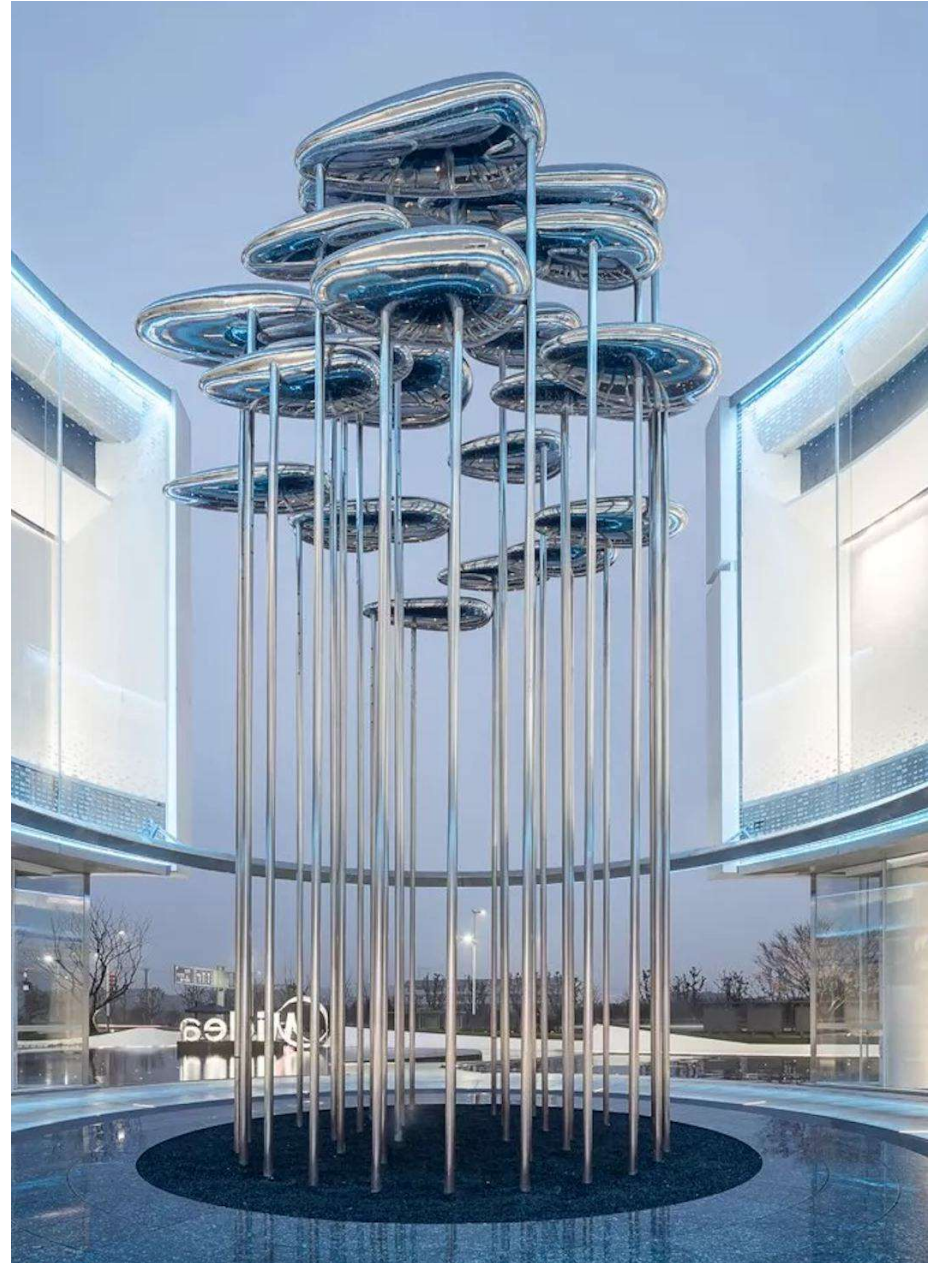

Design can be changed, just an idea

alamy

Image ID: 2AHWX98
www.alamy.com

**The color sculpture make
the place bright**

They are trees,
also gazebo

They are trees,
also gazebo

Put some lights on the grass to improve the atmosphere at night

Installation art will attract more people

In the bottom of the tree can be a resting area for people

Landmark

These statues can be made in small or big size.

In life, No one's gon na get busted,
Special treatment.