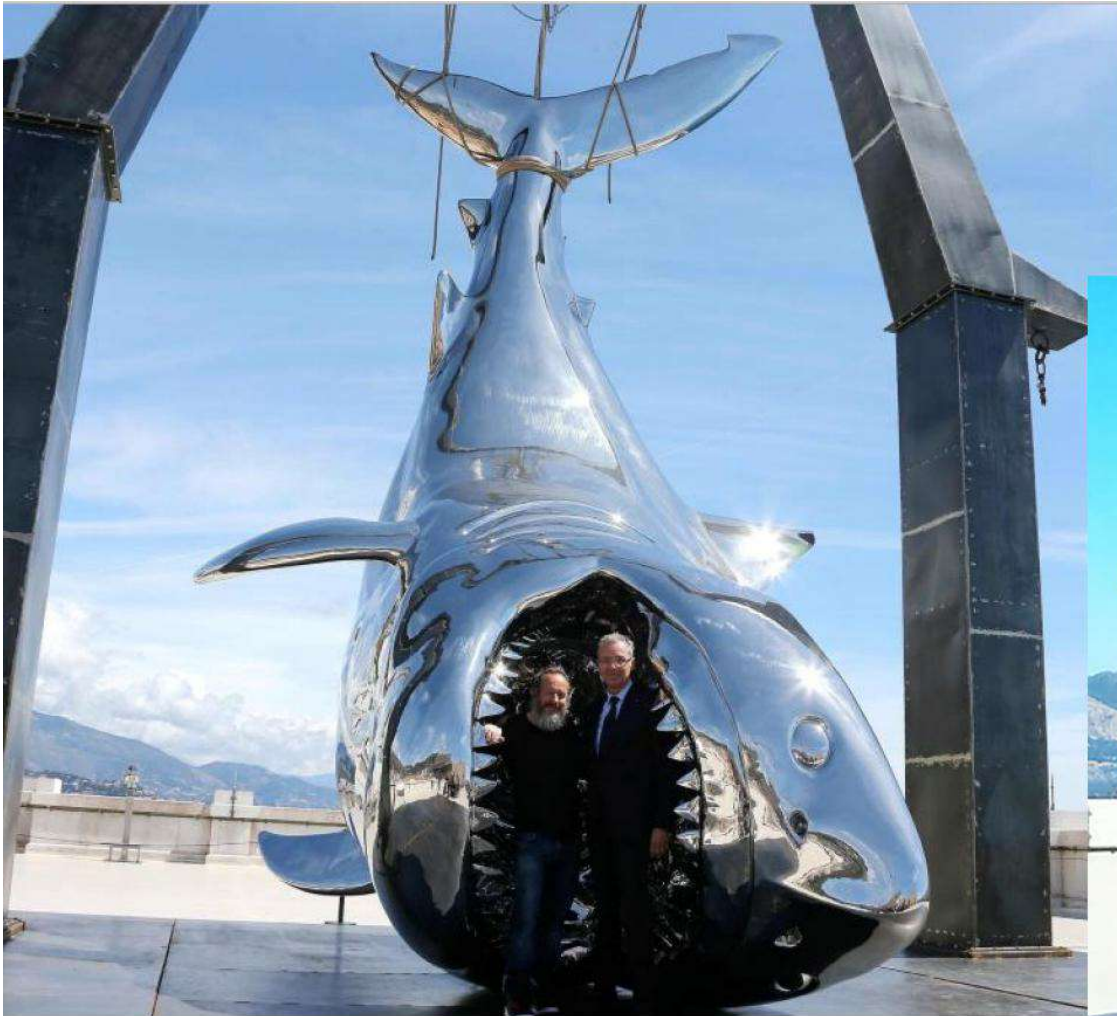

Design can be changed, just an idea

alamy

Image ID: 2AHWX98
www.alamy.com

**The color sculpture make
the place bright**

They are trees,
also gazebo

They are trees,
also gazebo

Put some lights on the grass to improve the atmosphere at night

Installation art will attract more people

In the bottom of the tree can be a resting area for people

Landmark

These statues can be made in small or big size.

In life, No one's gon na get busted,
Special treatment.