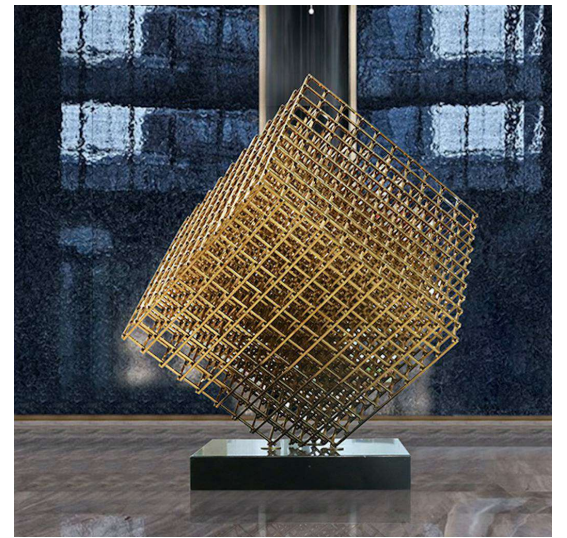

Design can be changed, just an idea

alamy

Image ID: 2AHWX98
www.alamy.com

**The color sculpture make
the place bright**

They are trees,
also gazebo

They are trees,
also gazebo

Put some lights on the grass to improve the atmosphere at night

Installation art will attract more people

In the bottom of the tree can be a resting area for people

Landmark

These statues can be made in small or big size.

In life, No one's gon na get busted,
Special treatment.