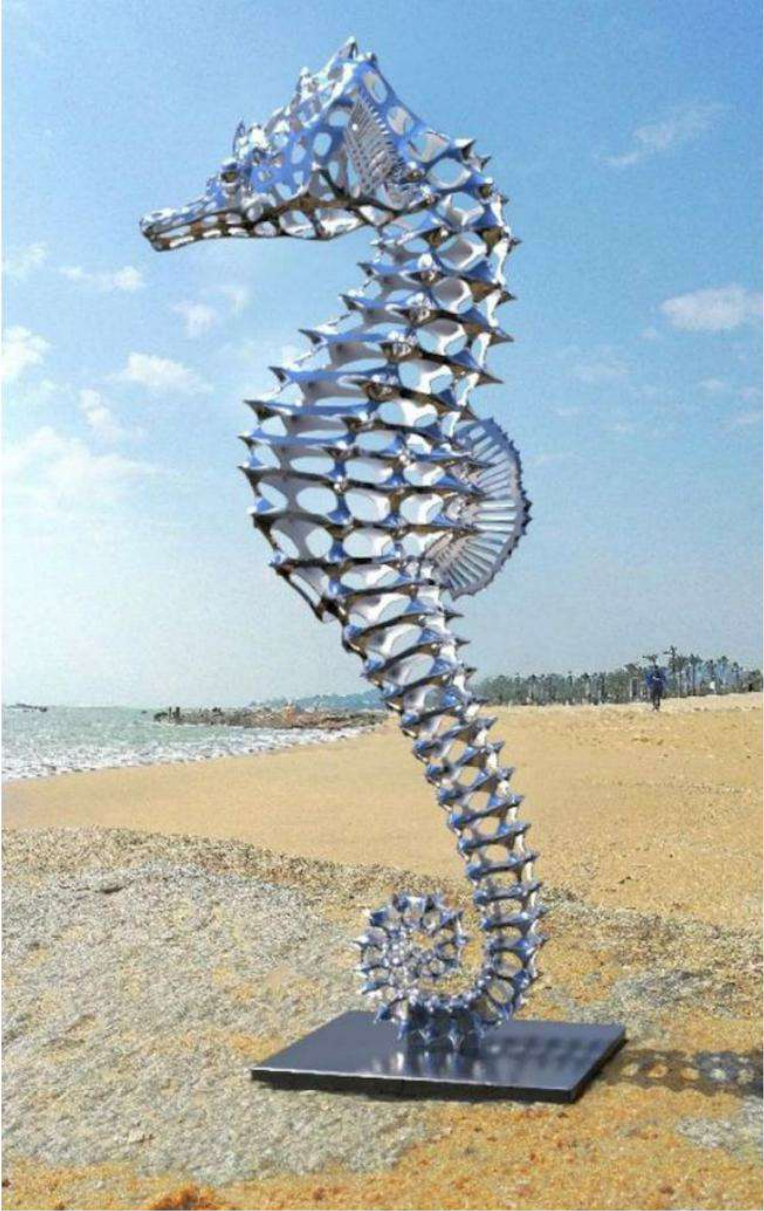

Design can be changed, just an idea

alamy

Image ID: 2AHWX98
www.alamy.com

**The color sculpture make
the place bright**

They are trees,
also gazebo

They are trees,
also gazebo

Put some lights on the grass to improve the atmosphere at night

Installation art will attract more people

In the bottom of the tree can be a resting area for people

Landmark

These statues can be made in small or big size.

In life, No one's gon na get busted,
Special treatment.