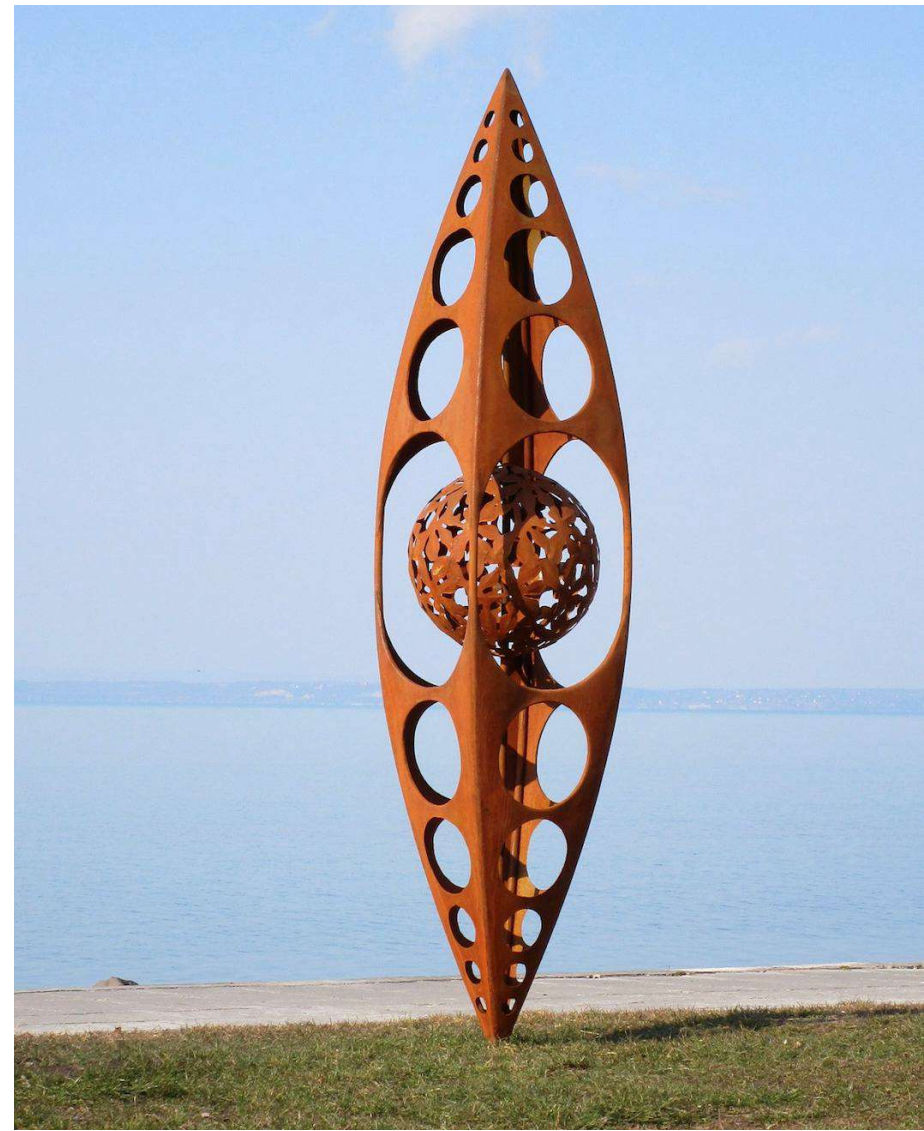

Design can be changed, just an idea

alamy

Image ID: 2AHWX98
www.alamy.com

**The color sculpture make
the place bright**

They are trees,
also gazebo

They are trees,
also gazebo

Put some lights on the grass to improve the atmosphere at night

Installation art will attract more people

In the bottom of the tree can be a resting area for people

Landmark

These statues can be made in small or big size.

In life, No one's gon na get busted,
Special treatment.